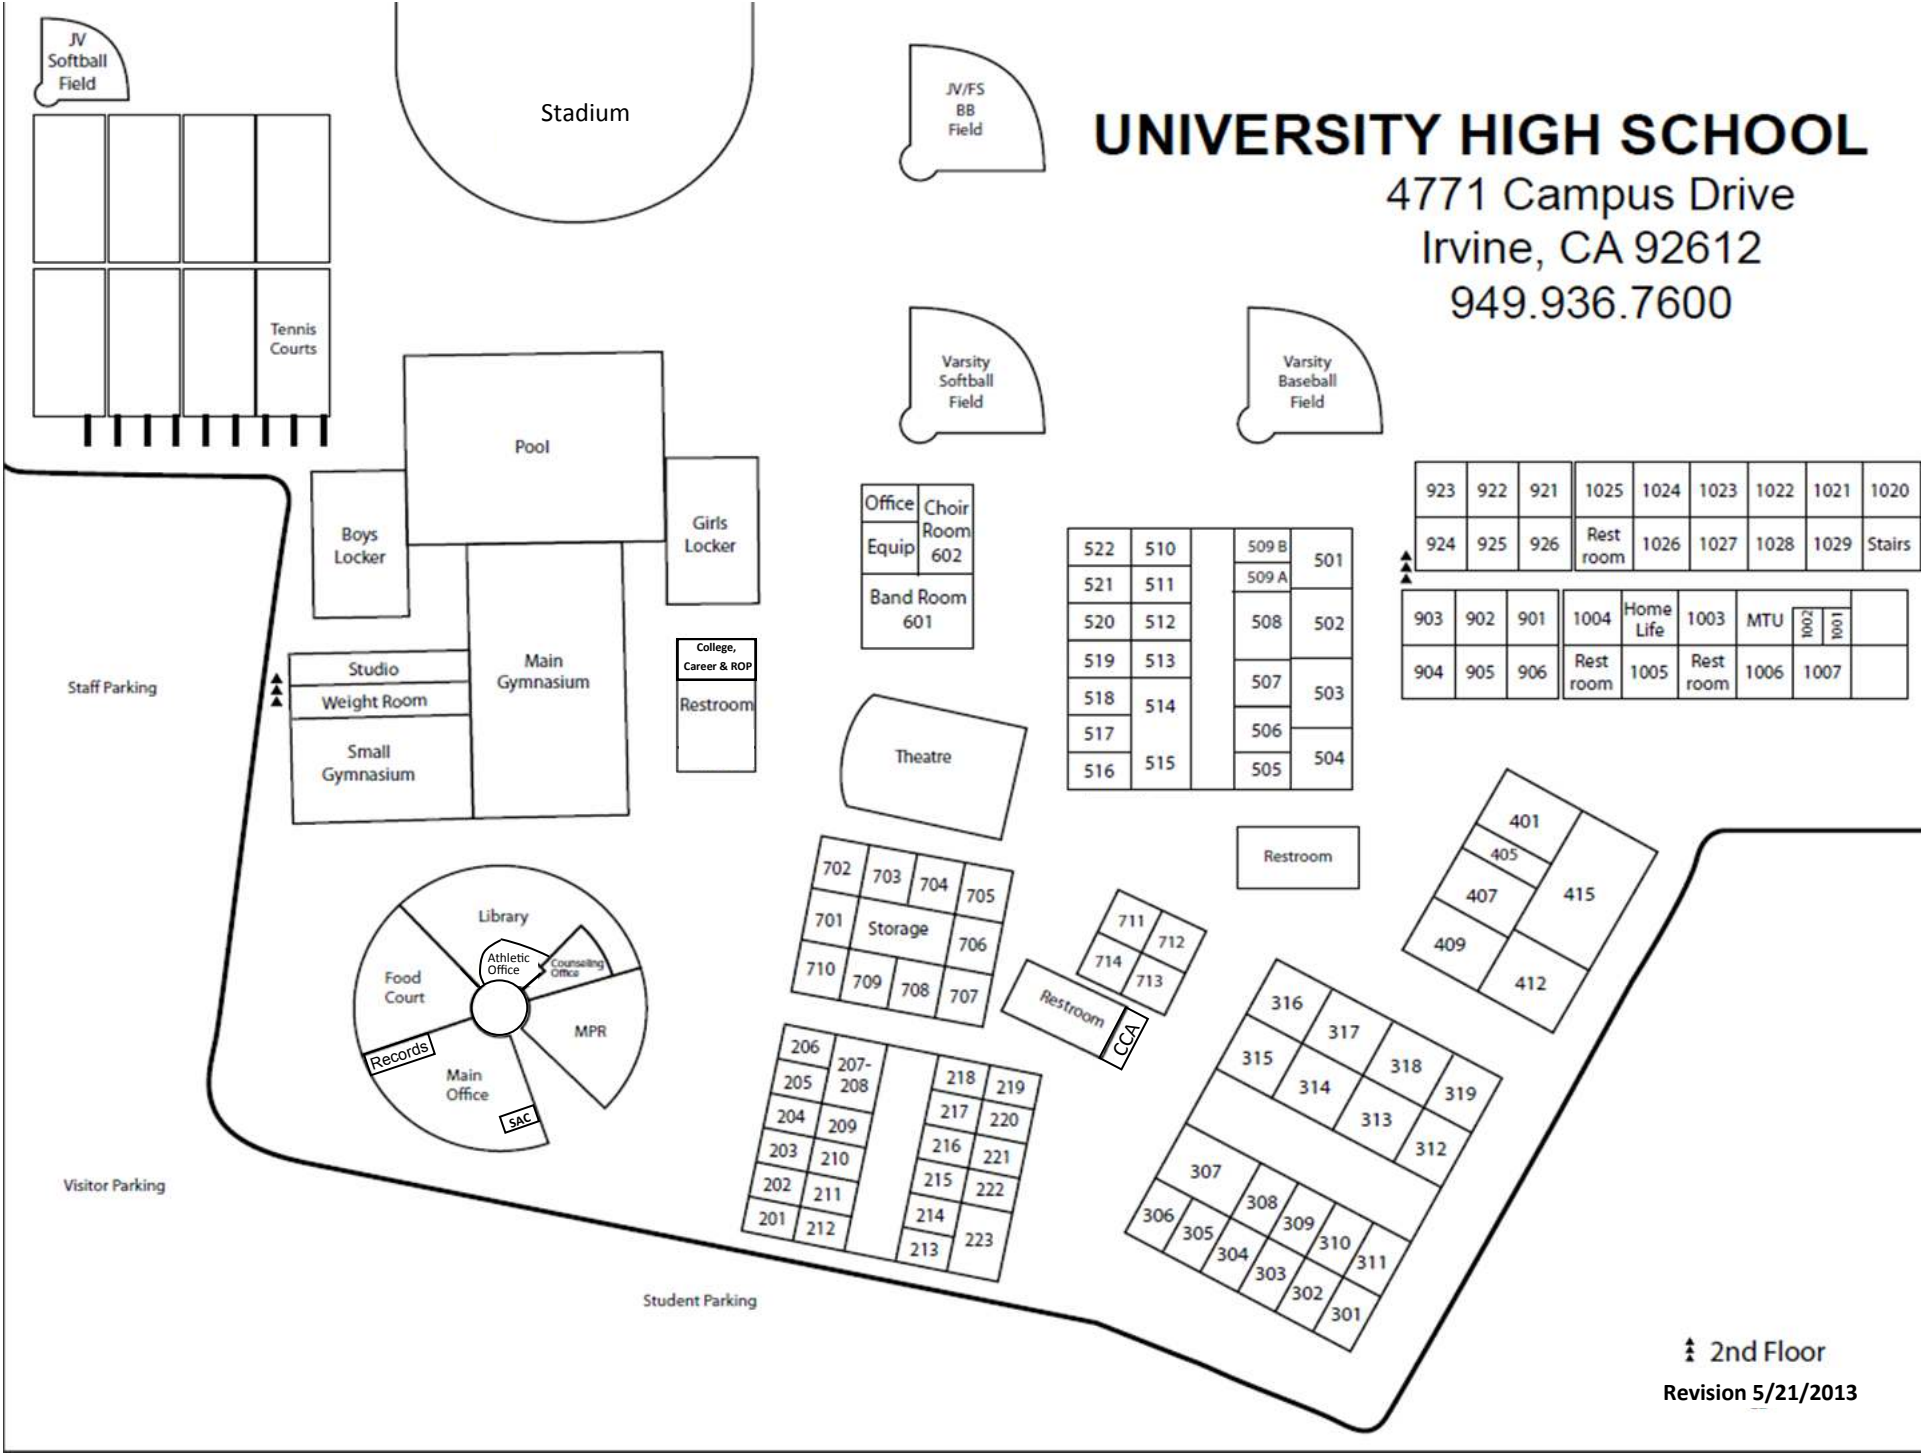

# UNIVERSITY HIGH SCHOOL

4771 Campus Drive  
Irvine, CA 92612  
949.936.7600

↑ 2nd Floor  
Revision 5/21/2013